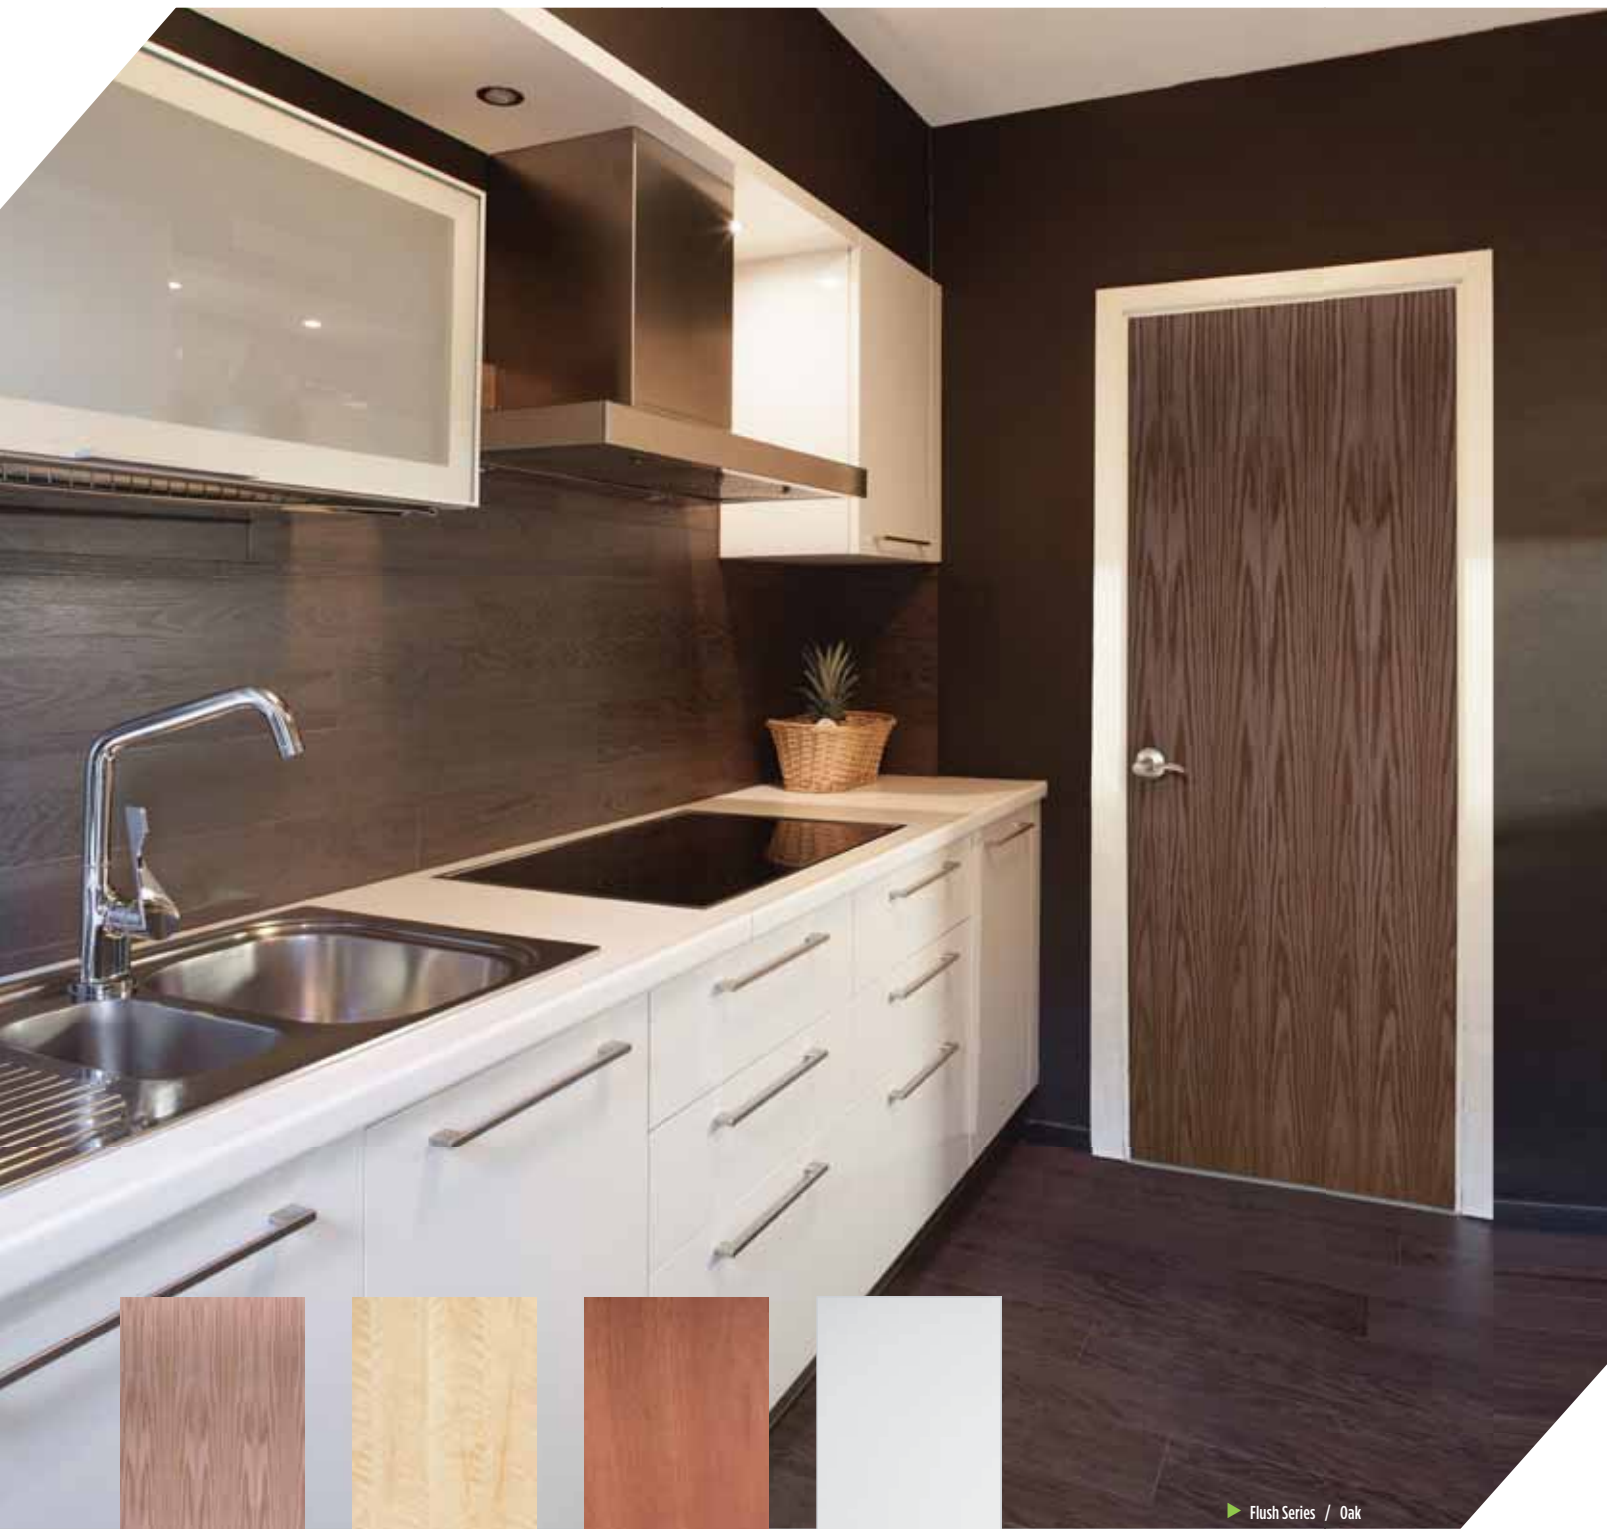

MOLDED PANEL DOORS

▶ Riverside / 5 Panel Equal Smooth

▶ Cheyenne / 2 Panel Camber-Top Plank

- ▶ Familiar designs with universal appeal add a defining element to any space
- ▶ Perfect for painting
- ▶ Full range of passage and bifold doors
- ▶ Safe 'N Sound, solid core construction available for better durability and sound reduction with the heft and feel of a wood door
- ▶ 20-minute fire-rated doors available for select heights and designs (1-3/4" width only)