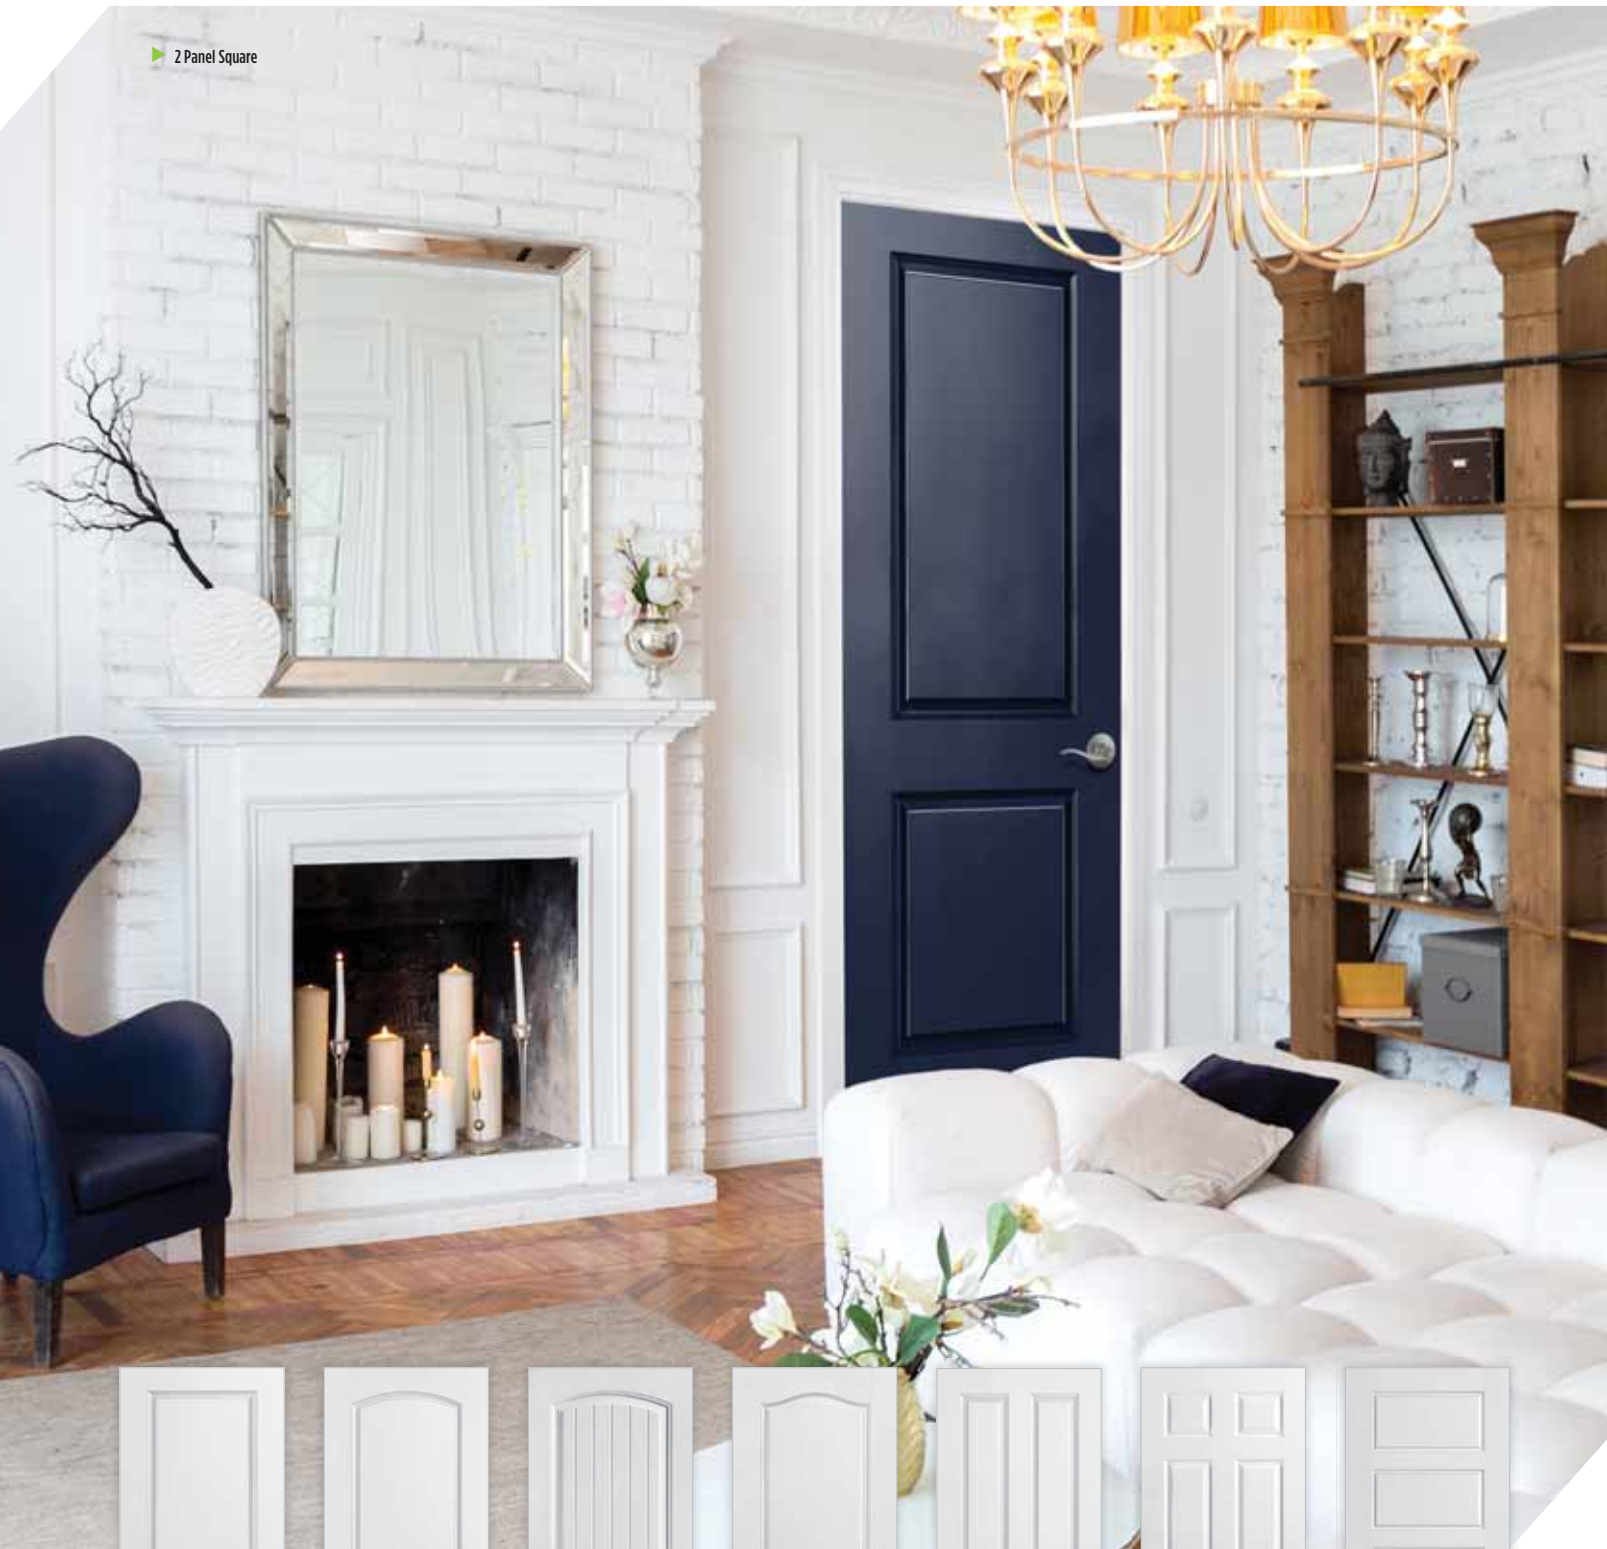

▶ 2 Panel Square

2 Panel
Smooth