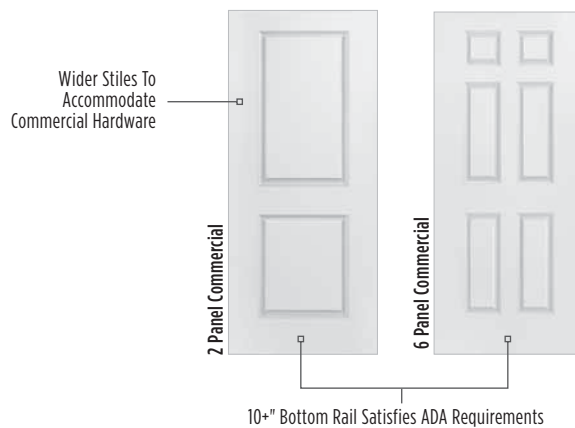

MOLDED PANEL DOORS

▶ Riverside / 5 Panel Equal Smooth

▶ Cheyenne / 2 Panel Camber-Top Plank

- ▶ Familiar designs with universal appeal add a defining element to any space
- ▶ Perfect for painting
- ▶ Full range of passage and bifold doors
- ▶ Safe 'N Sound, solid core construction available for better durability and sound reduction with the heft and feel of a wood door
- ▶ 20-minute fire-rated doors available for select heights and designs (1-3/4" width only)